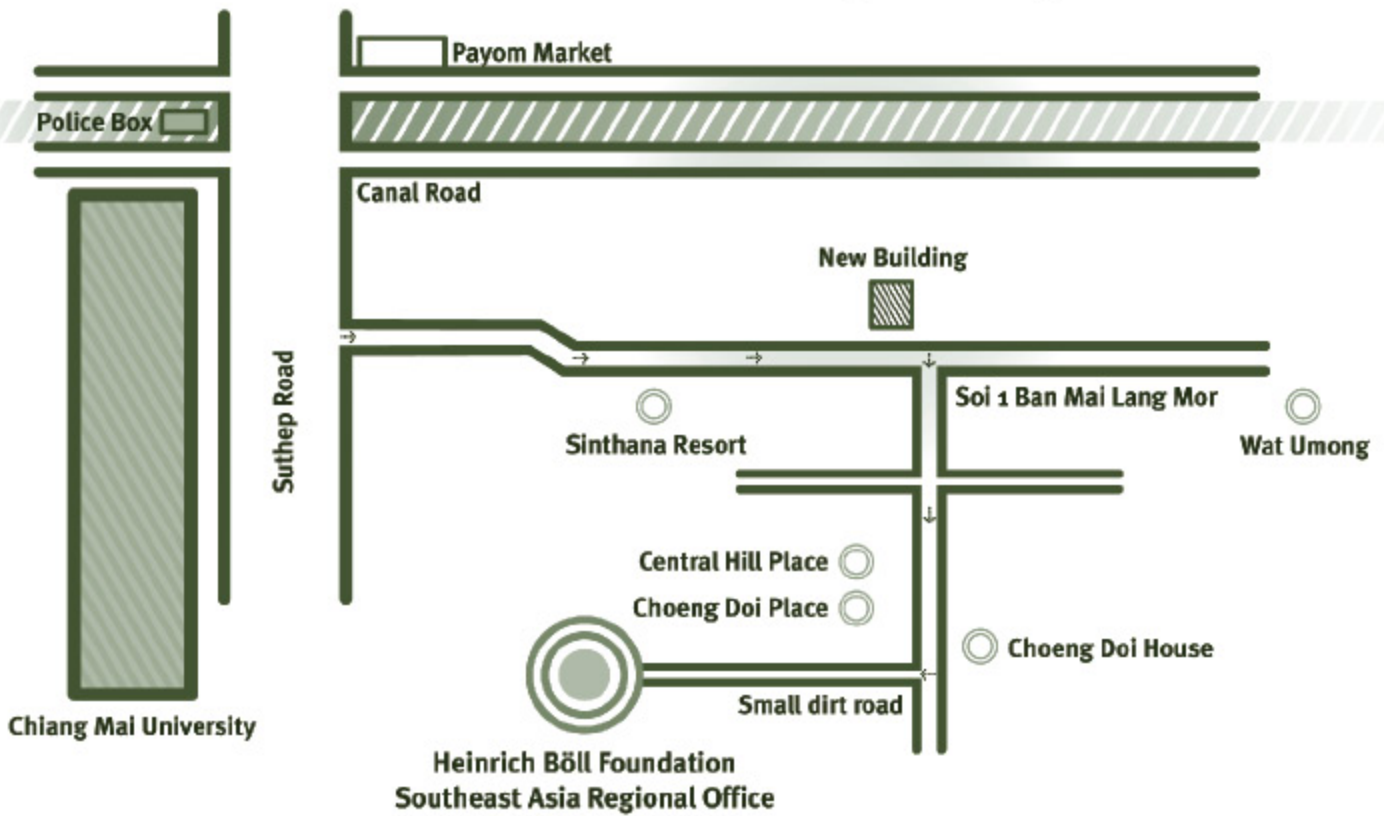

Office Chiang Mai

Heinrich Böll Foundation
Southeast Asia Regional Office

91/9 Mu 14, Ban Mai Lang Mor, Soi 1
Suthep Road, Chiang Mai 50200
Thailand

Mailing address:

P.O.Box 119
Chiang Mai University Post Office
Chiang Mai 50202
Thailand

Phone: (+66) 53 810 430/1/2

Fax: (+66) 53 810 124

email: sea@hbfasia.org

Office Phnom Penh

Heinrich Böll Foundation
Country Office Cambodia

#34, Street 222
Sangkat Boeung Raing
Khan Daun Penh
P.O. Box 1436
Phnom Penh
Cambodia

Phone: (+855) 23 210 535

Fax: (+855) 23 216 482

email: phnompenh@hbfasia.org